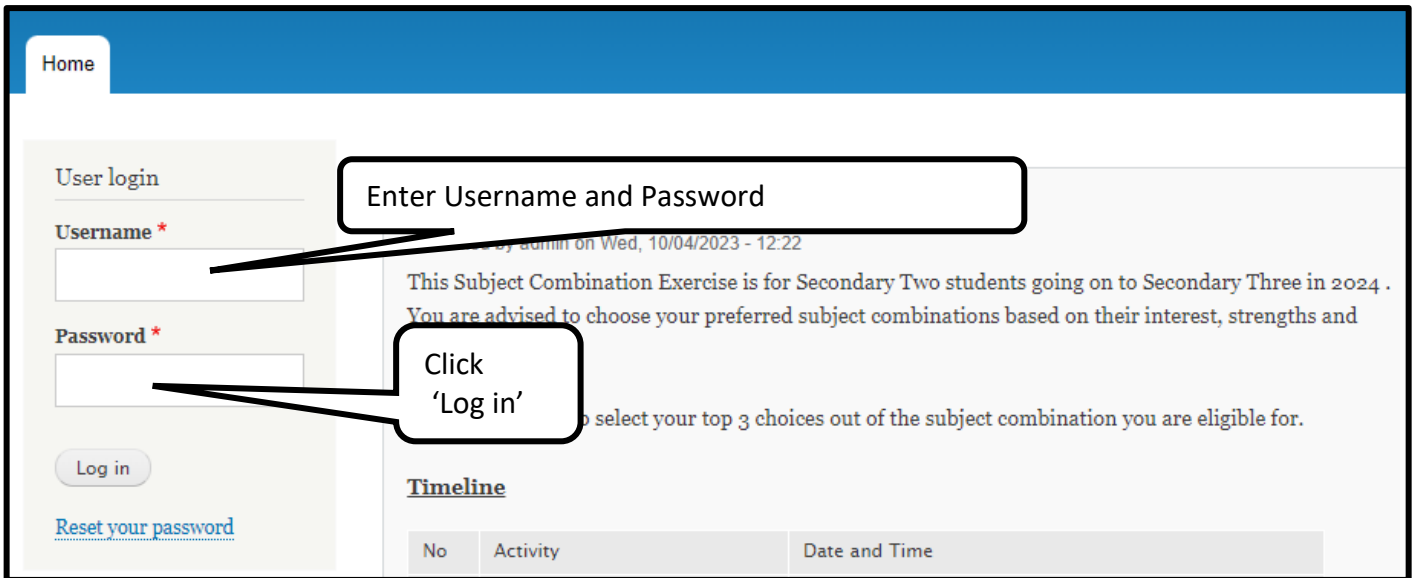

# User Guide for 2023 Subject Selection Selection Exercise

Online Portal: <https://eastspring.schoolhub.sg>

## 1) Log in Steps

✗ Do NOT change or reset your password.